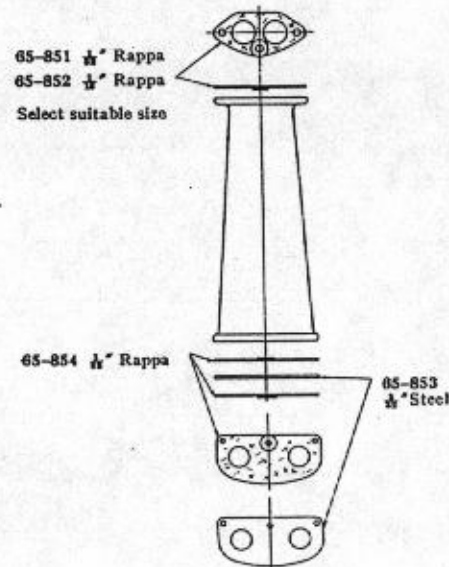

B.S.A. CYCLES LTD.

Service Sheet No. 70A.

March 1937.

PUSH ROD COVER and PUSH ROD COVER JOINT WASHERS for 1937 O.H.V. "B" Models.

1. For Engine Nos.:

HB21-101 to HB21-519
HB22-101 to HB22-243

2. For Engine Nos.:

HB21-520 to HB21-1411
HB22-244 to HB22-1100
HB24-101 to HB24-1184
HB25-101 to HB25-212
HB26-101 to HB26-831

3. For Engine Nos.:

HB21-1412 to HB21-1839
HB22-1101 to HB22-1425
HB24-1185 to HB24-1688
HB25-213 to HB25-244
HB26-832 to HB26-1110