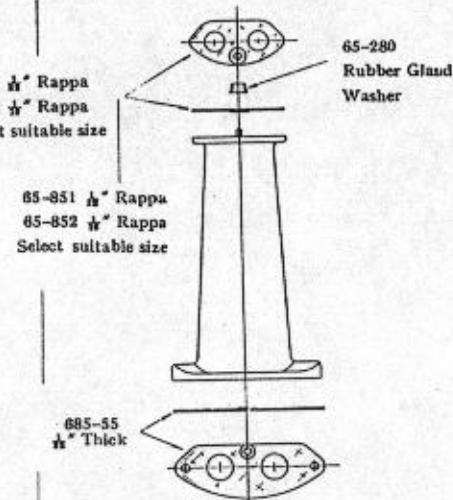

3. For Engine Nos.:

HB21-1412 to HB21-1839
HB22-1101 to HB22-1425
HB24-1185 to HB24-1688
HB25-213 to HB25-244
HB26-832 to HB26-1110