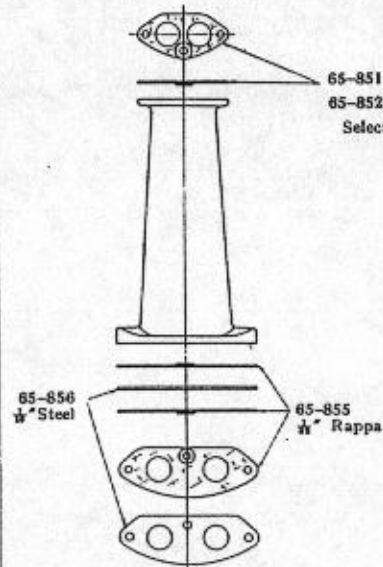

B.S.A. CYCLES LTD.

Service Sheet No. 70A.

March 1937.

PUSH ROD COVER and PUSH ROD COVER JOINT WASHERS for 1937 O.H.V. "B" Models.

1. For Engine Nos.:

HB21-101 to HB21-519
HB22-101 to HB22-243

2. For Engine Nos.:

HB21-520 to HB21-1411
HB22-244 to HB22-1100
HB24-101 to HB24-1184
HB25-101 to HB25-212
HB26-101 to HB26-831

3. For Engine Nos.:

HB21-1412 to HB21-1839
HB22-1101 to HB22-1425
HB24-1185 to HB24-1688
HB25-213 to HB25-244
HB26-832 to HB26-1110